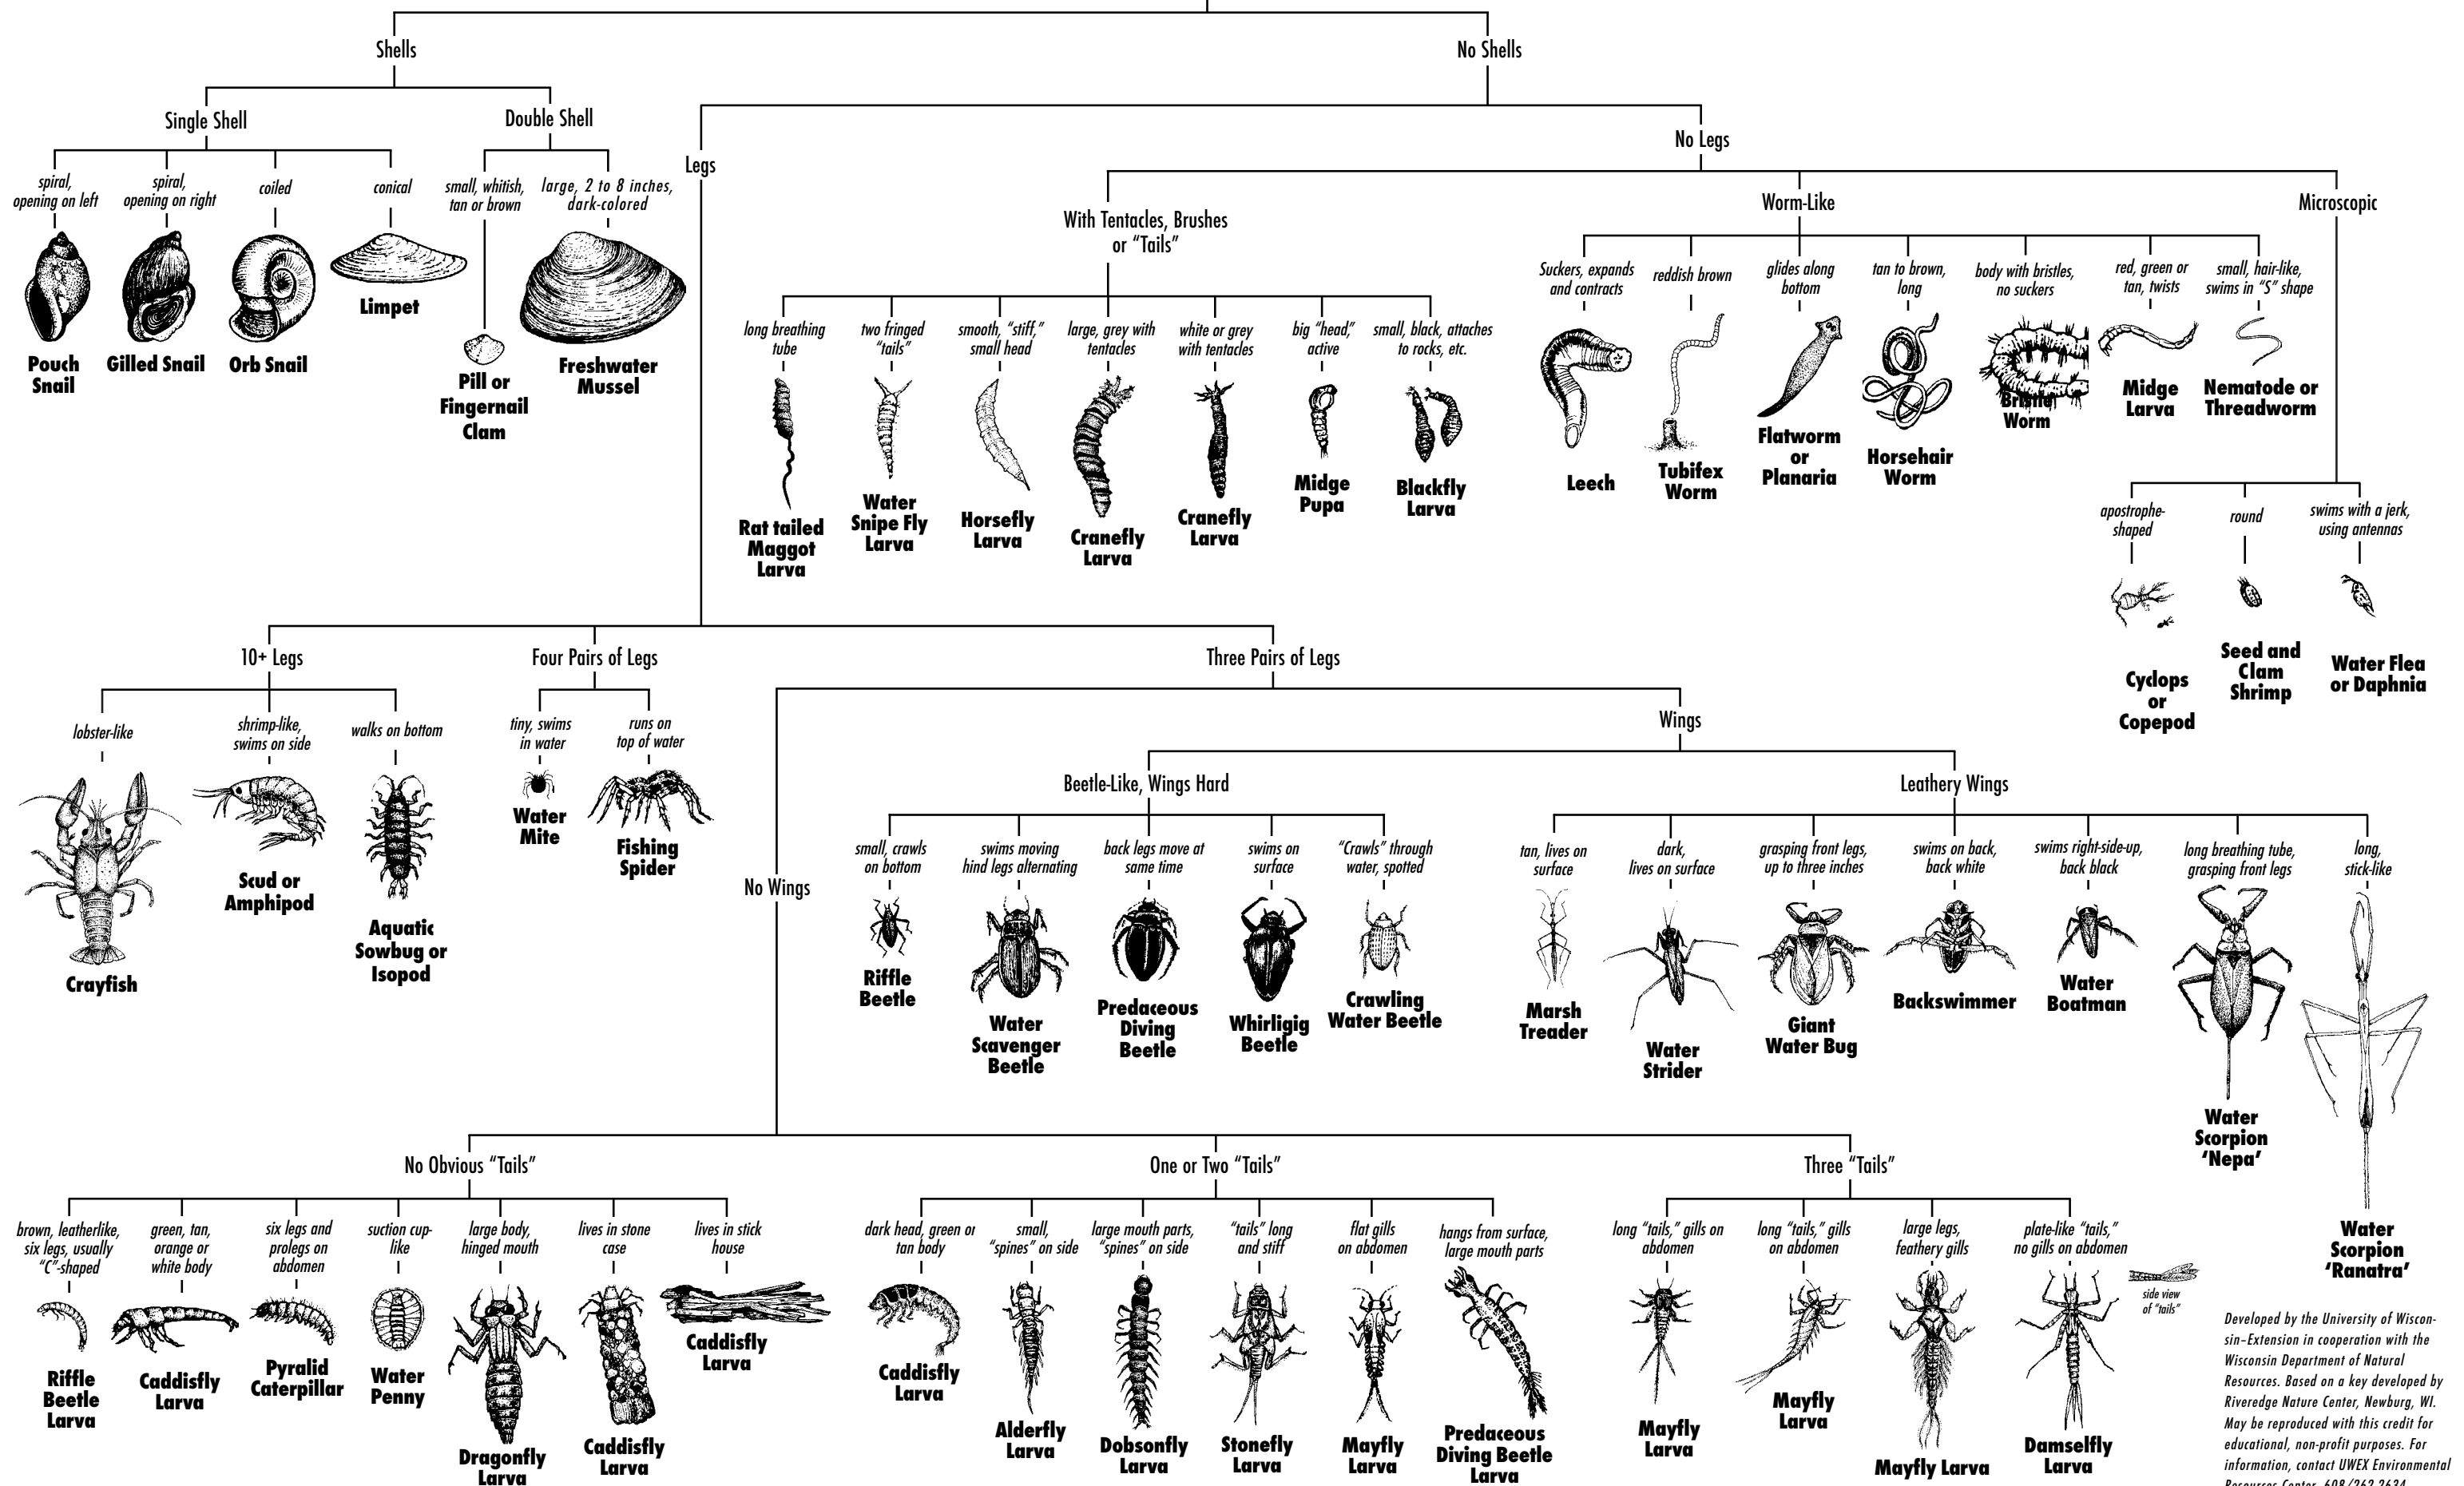

# Key to Macroinvertebrate Life in the River

(Sizes of illustrations are not proportional.)

Developed by the University of Wisconsin-Extension in cooperation with the Wisconsin Department of Natural Resources. Based on a key developed by Riveredge Nature Center, Newburg, WI. May be reproduced with this credit for educational, non-profit purposes. For information, contact UWEX Environmental Resources Center, 608/262-2634.